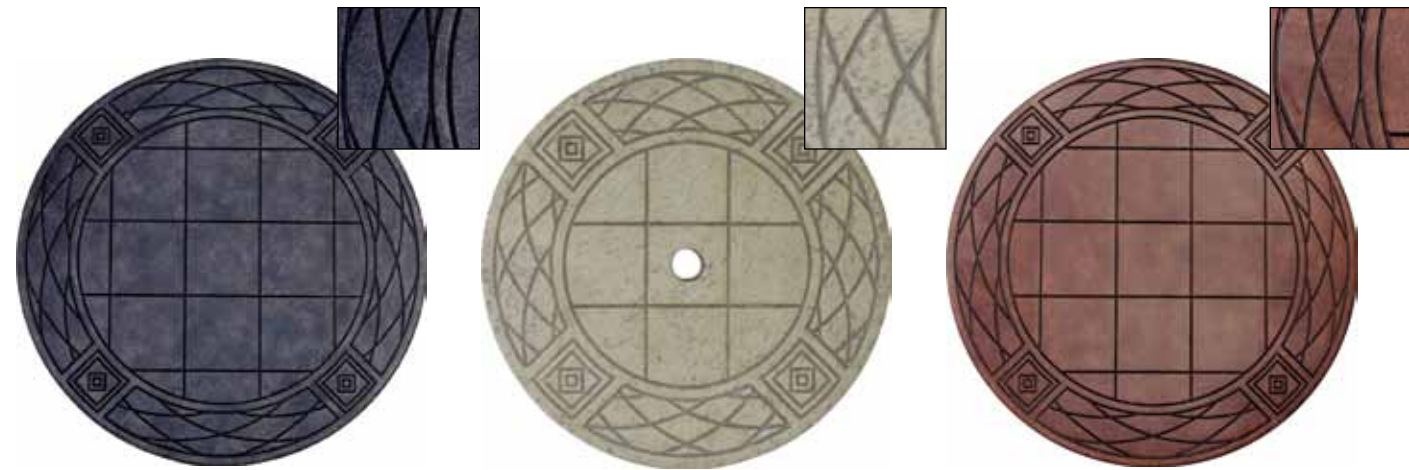

# TABLE TOPS & BASES

Supplemental Guide

*Woodard*

Select A Top

Pick one of the following Table Tops to go with your Woodard furniture.

Designer Cast Tops

Bastille

Princeton

Zurich

Orleans

Delavan

Geneva

Designer Cast Tops are available in the following sizes:

- 22" Round
- 18" x 36" Rectangle
- 36" Round
- 36" Square
- 48" Round
- 54" Round
- 60" Round
- 42" x 72" Oval
- 42" x 84" Rectangle

Cast Stone Tops

Adara

Ashford

Augustin

Tuscany

Cast Stone Tops are available in the following sizes:

- 22" Round
- 18" x 36" Rectangle
- 36" Round
- 36" Square
- 48" Round
- 54" Round
- 60" Round
- 42" x 72" Oval
- 42" x 84" Rectangle

Solid Cast

Spiral

Available in the following sizes:

- 22" Round
- 36" Round
- 42" Round
- 48" Round

Vintage

- 54" Round
- 42" x 74" Oval
- 42" x 90" Oval

Thatch

Available in the following sizes: